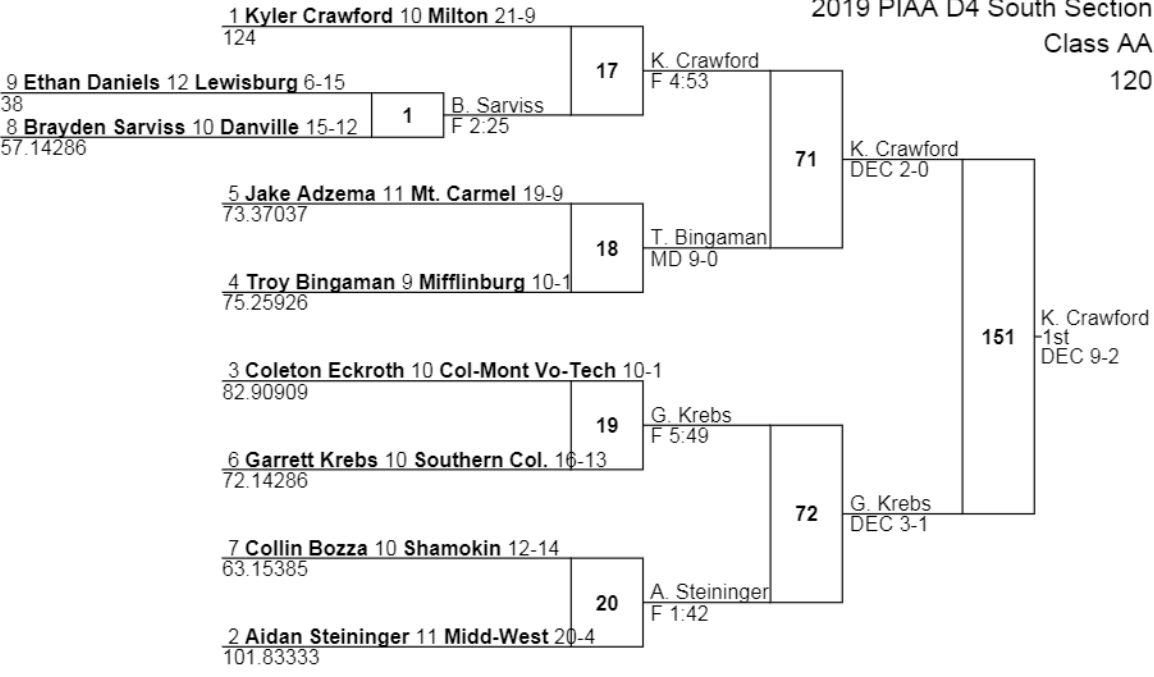

2019 PIAA D4 South Section

Class AA

120