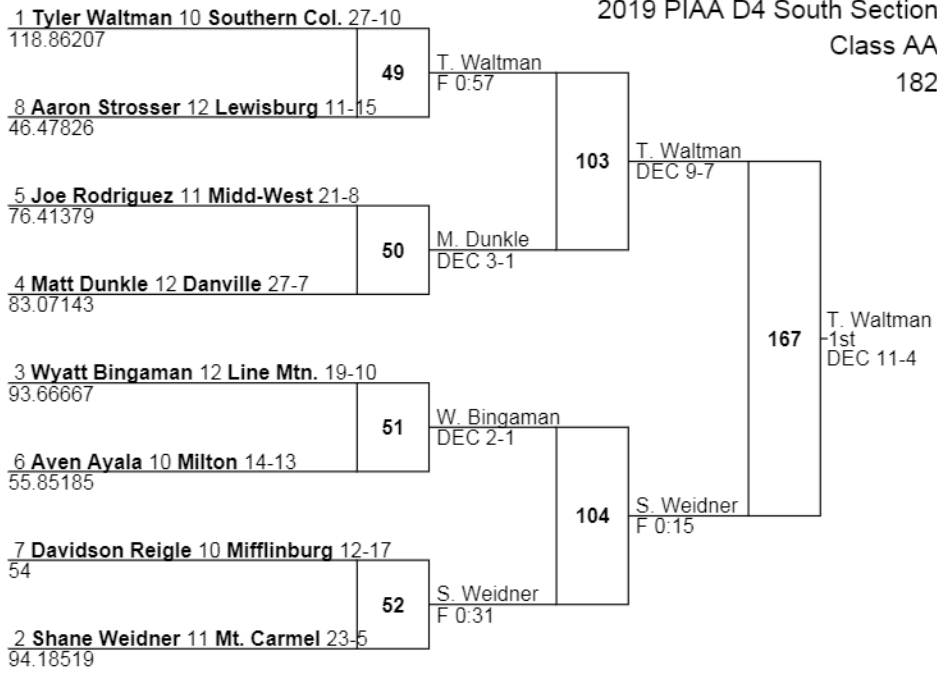

2019 PIAA D4 South Section

Class AA

170

1	Jansen Houdeshell	12	Mifflinburg	26-3			
98					J. Houdeshell		
8	Ben Umstead	10	Midd-West	1-16	45	F 1:59	
20.88235							
5	Ronnie Lentz	12	Lewisburg	13-16			99
62.5					B. Gedman		
4	Brandon Gedman	10	Southern Col.	13-12	46	F 0:51	
68.82353							
3	Damon Backes	9	Shamokin	15-5			
84					D. Backes		
6	Mike Cook	11	Danville	16-17	47	F 5:16	
57							
7	Corwy King	9	Sugar Valley	5-17			100
22.72727					J. Feese		
2	Jacob Feese	10	Line Mtn.	23-10	48	F 1:41	
90.96774							

J. Houdeshell	F 3:47
165	J. Houdeshell -1st DEC 6-4

L45	B. Umstead						
		101	B. Umstead	F 2:49			
L46	R. Lentz				136	D. Backes	F 1:37
			L100				
L47	M. Cook						164
							B. Gedman 3rd F 3:12
L48	C. King	102	M. Cook	F 2:54			
			L99	B. Gedman	137	B. Gedman	MD 15-3

2019 PIAA D4 South Section

Class AA

182