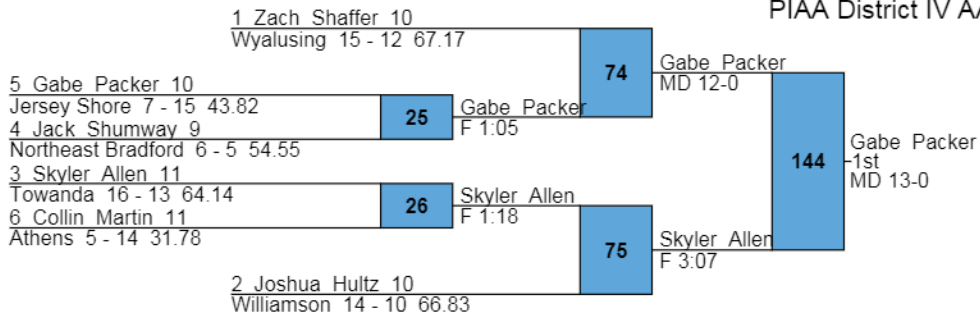

1 Nathan Higley 10

Sullivan County 26 - 1 193.15

8 Tekay Moyer 9

Towanda 1 - 6 (25.71)

5 Lucas Forbes 9

Athens 9 - 18 47.62

4 Destin Moore 12

Northeast Bradford 11 - 8 57.89

3 Trevor Williams 10

Troy 18 - 7 90.83

6 Cade Voocola 9

Jersey Shore 8 - 14 41.36

7 Robert Benjamin 10

Sayre 4 - 19 22.39

2 Logan Newton 11

Wyalusing 22 - 8 118.57

PIAA District IV AA North Section

NORTH IV-AA

132

PIAA District IV AA North Section
 NORTH IV-AA
 138

PIAA District IV AA North Section

NORTH IV-AA

145

1 Isaac Cory 9