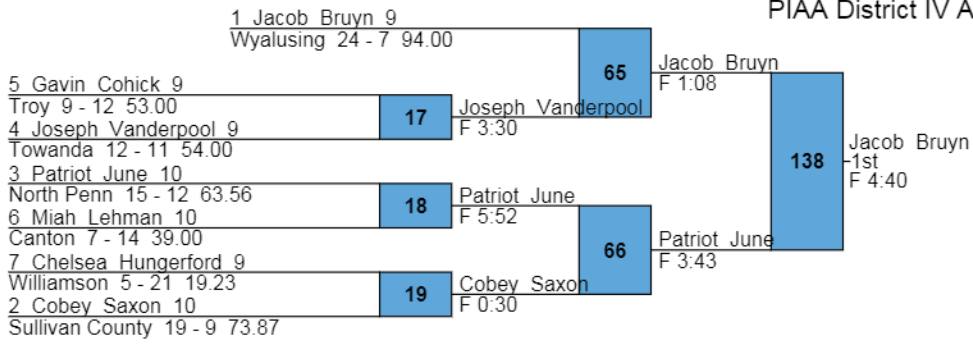

109

Tyler Hawley

DEC 5-0

135

Tyler Hawley

3rd

DEC 5-1

L61

Tyler Hawley

DEC 5-0

PIAA District IV AA North Section

NORTH IV-AA

120

PIAA District IV AA North Section

NORTH IV-AA

126

1 Nathan Higley 10

Sullivan County 26 - 1 193.15

8 Tekay Moyer 9

Towanda 1 - 6 (25.71)

5 Lucas Forbes 9

Athens 9 - 18 47.62

4 Destin Moore 12

Northeast Bradford 11 - 8 57.89