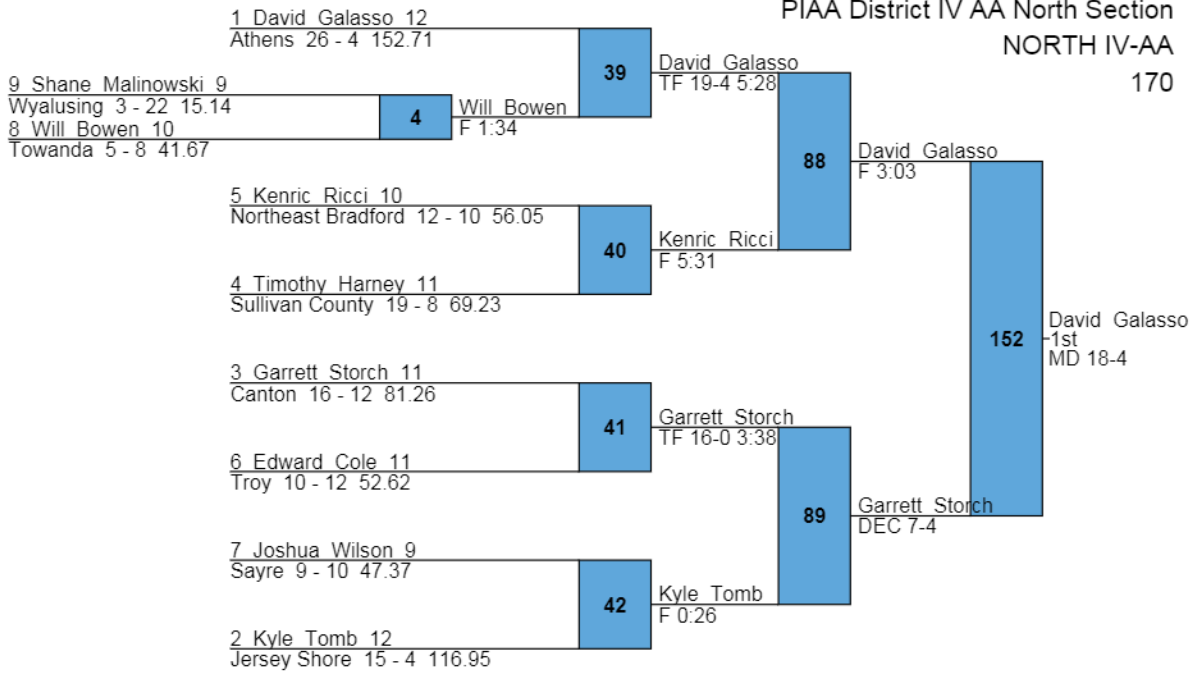

PIAA District IV AA North Section

NORTH IV-AA

170