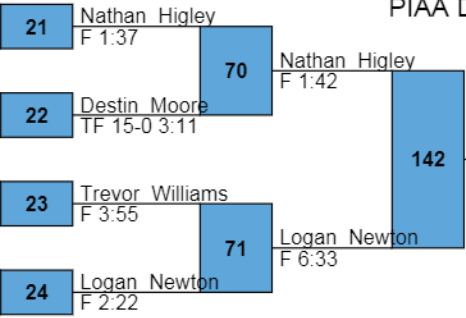

1 Nathan Higley 10

Sullivan County 26 - 1 193.15

8 Tekay Moyer 9

Towanda 1 - 6 (25.71)

5 Lucas Forbes 9

Athens 9 - 18 47.62

4 Destin Moore 12

Northeast Bradford 11 - 8 57.89

3 Trevor Williams 10

Troy 18 - 7 90.83

6 Cade Voocola 9

Jersey Shore 8 - 14 41.36

7 Robert Benjamin 10

Sayre 4 - 19 22.39

2 Logan Newton 11

Wyalusing 22 - 8 118.57

PIAA District IV AA North Section

NORTH IV-AA

132

PIAA District IV AA North Section
 NORTH IV-AA
 138

PIAA District IV AA North Section

NORTH IV-AA

145

1 Isaac Cory 9