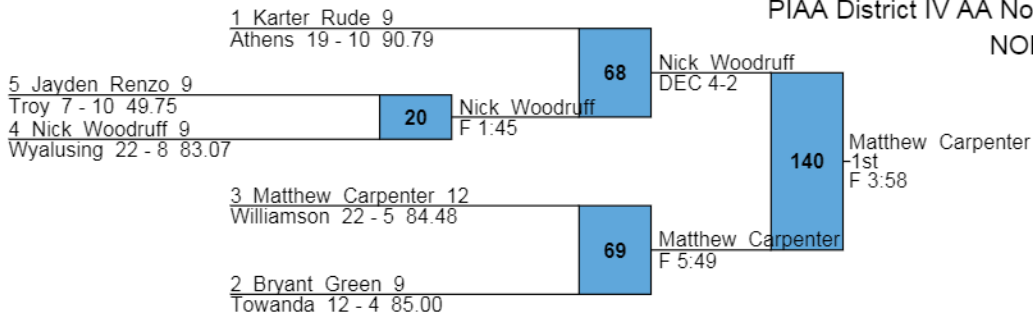

Tyler Hawley

DEC 5-0

PIAA District IV AA North Section

NORTH IV-AA

120

PIAA District IV AA North Section

NORTH IV-AA

126

1 Nathan Higley 10

Sullivan County 26 - 1 193.15

8 Tekay Moyer 9

Towanda 1 - 6 (25.71)

5 Lucas Forbes 9

Athens 9 - 18 47.62

4 Destin Moore 12

Northeast Bradford 11 - 8 57.89