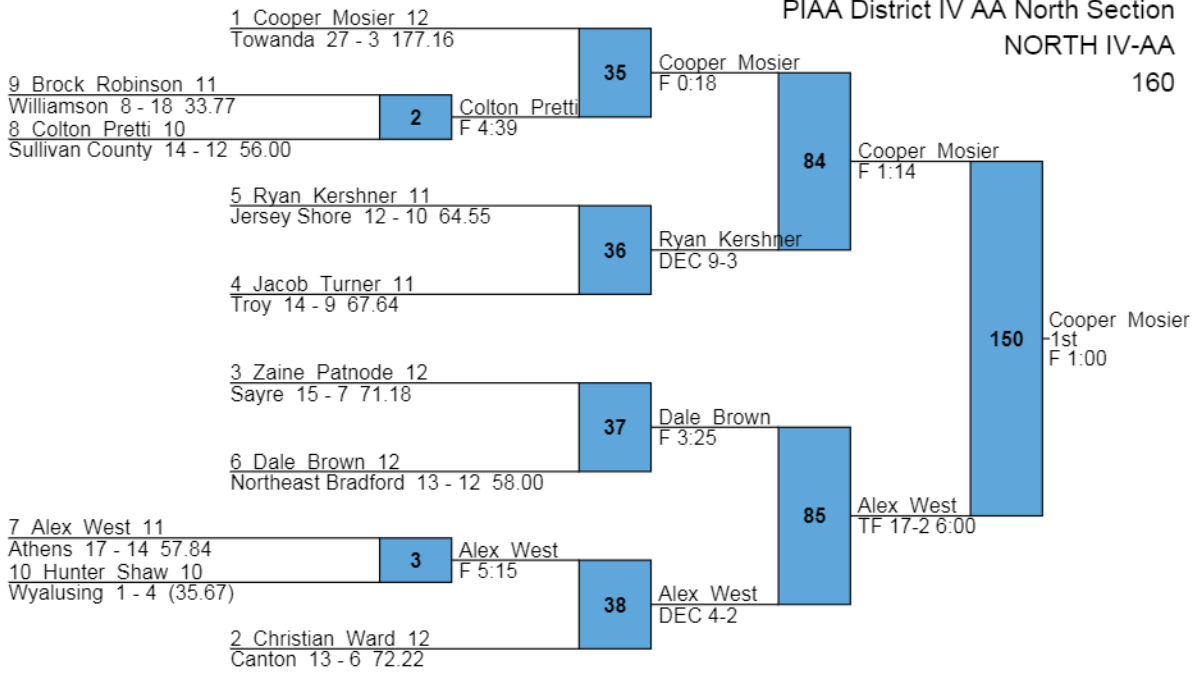

L32 Thomas Hendricks 4:30

L33 Dawson Stiles

L81 Jacoby Fitzgerald

L80 John Smith

DEC 12-8

DEC 7-4

Evan Johnson
3rd
DEC 7-4

PIAA District IV AA North Section
 NORTH IV-AA
 160