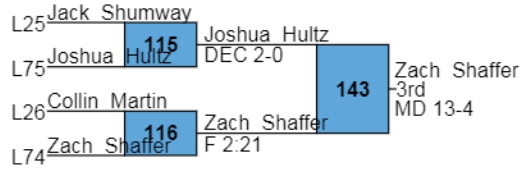

PIAA District IV AA North Section
NORTH IV-AA
138