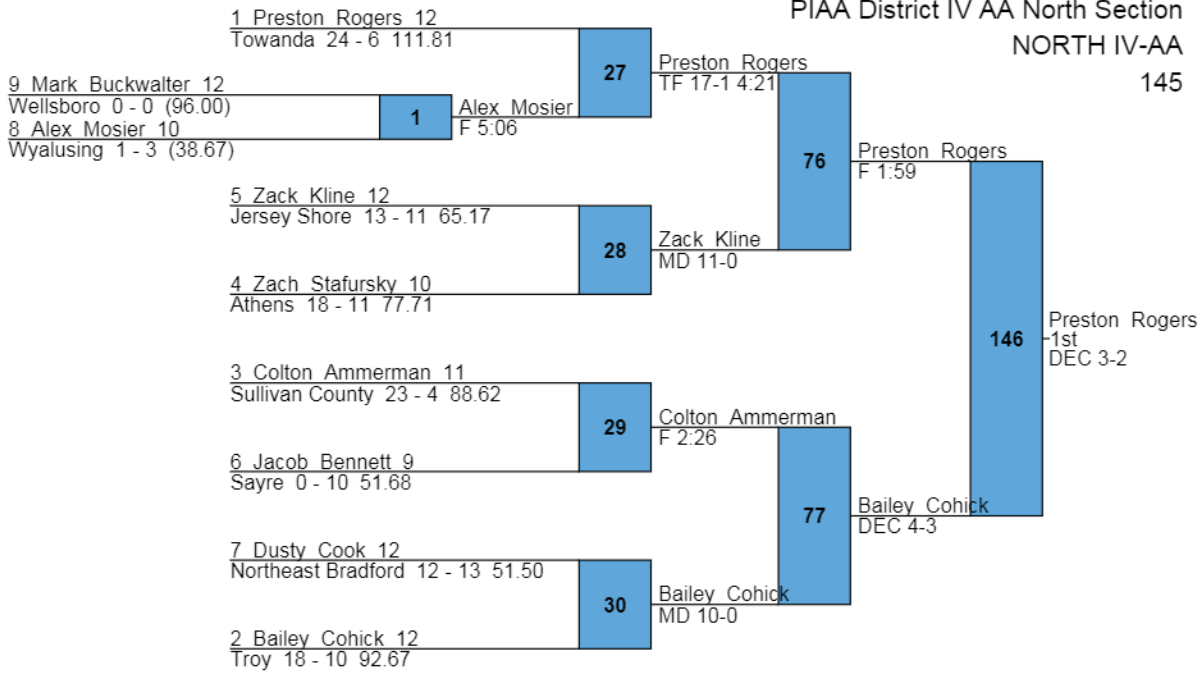

3 Trevor Williams 10

Troy 18 - 7 90.83

6 Cade Voocola 9

Jersey Shore 8 - 14 41.36

7 Robert Benjamin 10

Sayre 4 - 19 22.39

2 Logan Newton 11

Wyalusing 22 - 8 118.57

PIAA District IV AA North Section

NORTH IV-AA

132

PIAA District IV AA North Section
 NORTH IV-AA
 138

PIAA District IV AA North Section

NORTH IV-AA

145

1 Isaac Cory 9