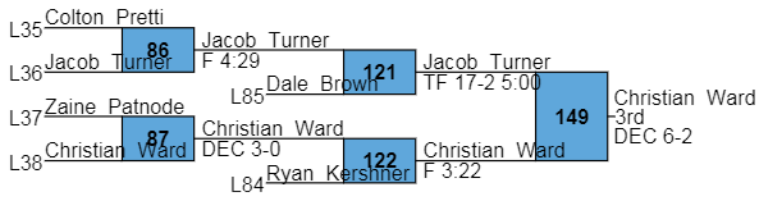

L32 Thomas Hendricks 4:30

L33 Dawson Stiles

L81 Jacoby Fitzgerald

L80 John Smith

DEC 12-8

DEC 7-4

Evan Johnson
3rd
DEC 7-4

PIAA District IV AA North Section
 NORTH IV-AA
 160