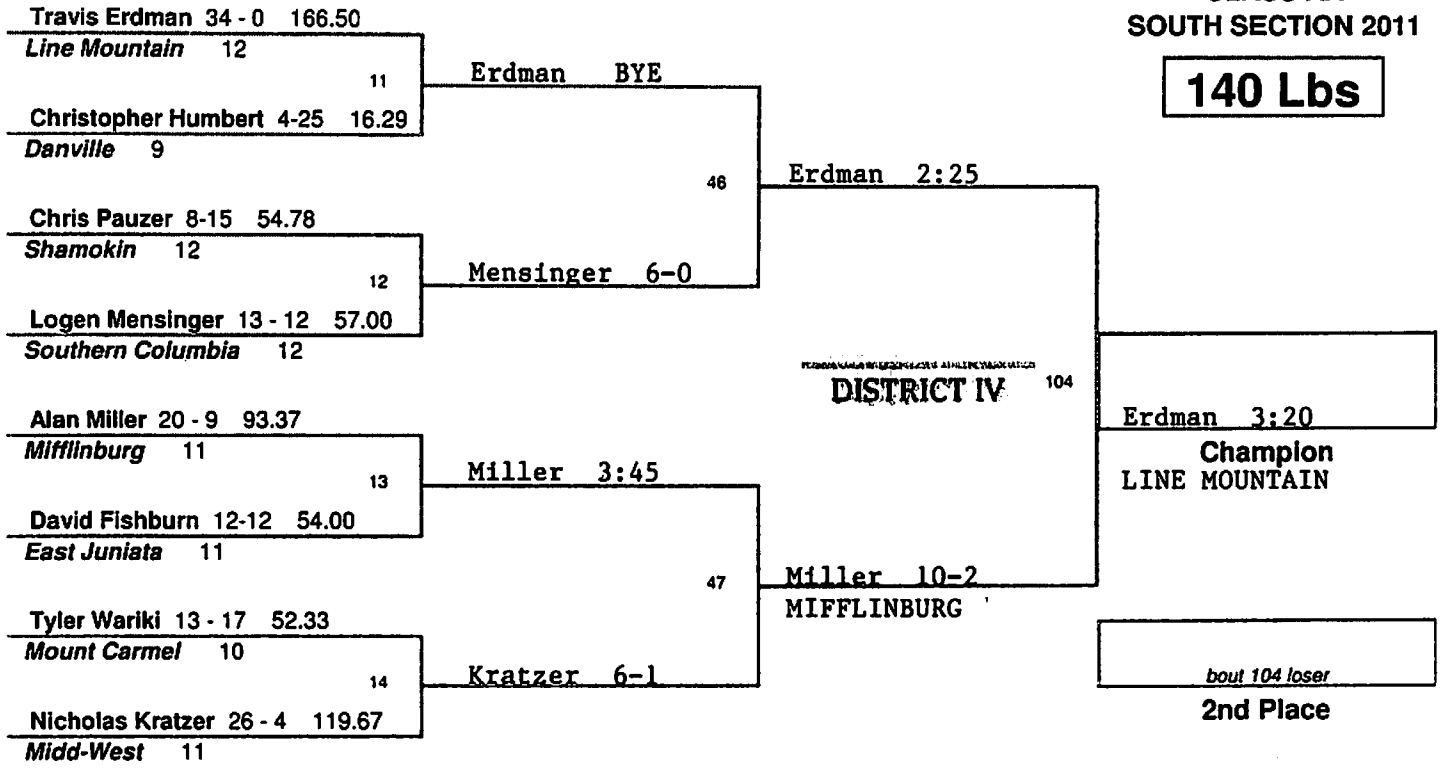

CLASS AA
SOUTH SECTION 2011

130 Lbs

CLASS AA
SOUTH SECTION 2011

135 Lbs

CLASS AA
SOUTH SECTION 2011

140 Lbs

CLASS AA
SOUTH SECTION 2011

145 Lbs