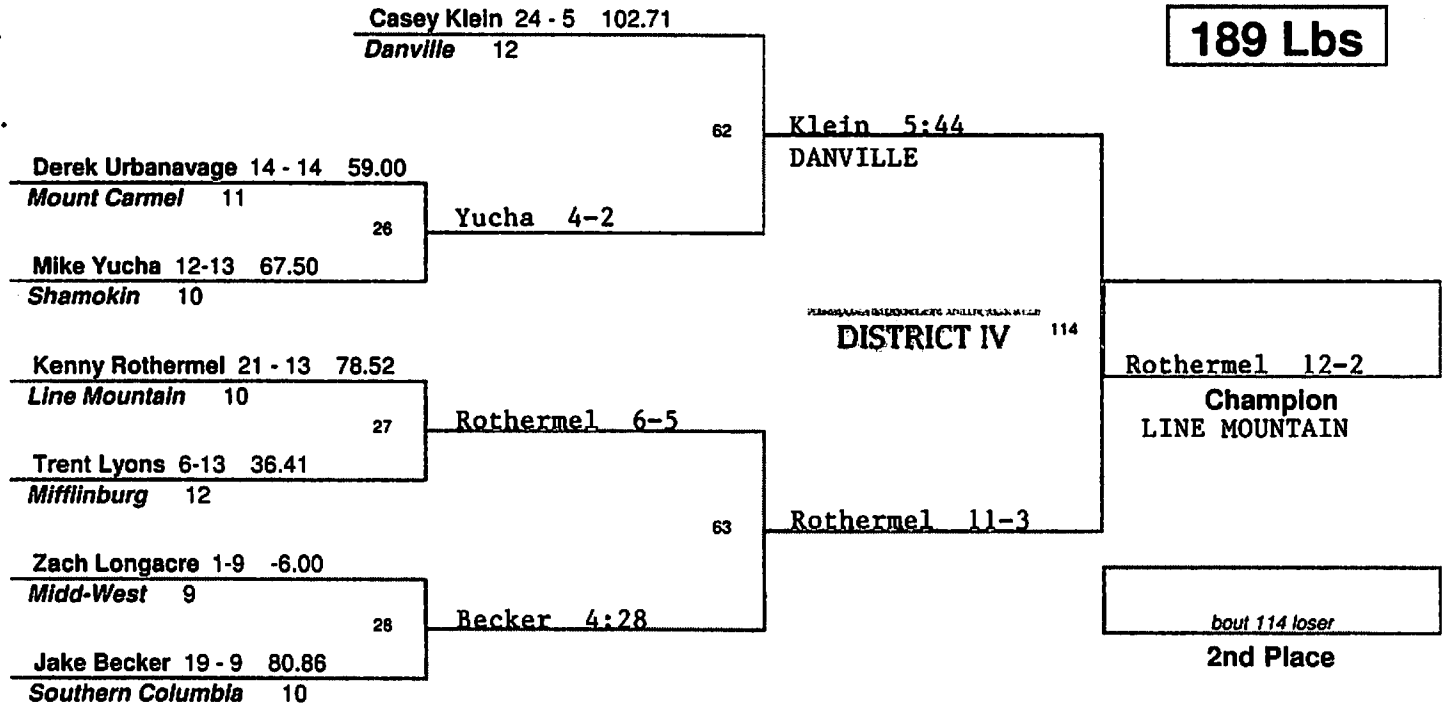

CLASS AA
SOUTH SECTION 2011

152 Lbs

CLASS AA
SOUTH SECTION 2011

160 Lbs

CLASS AA
SOUTH SECTION 2011

171 Lbs

CLASS AA
SOUTH SECTION 2011

189 Lbs