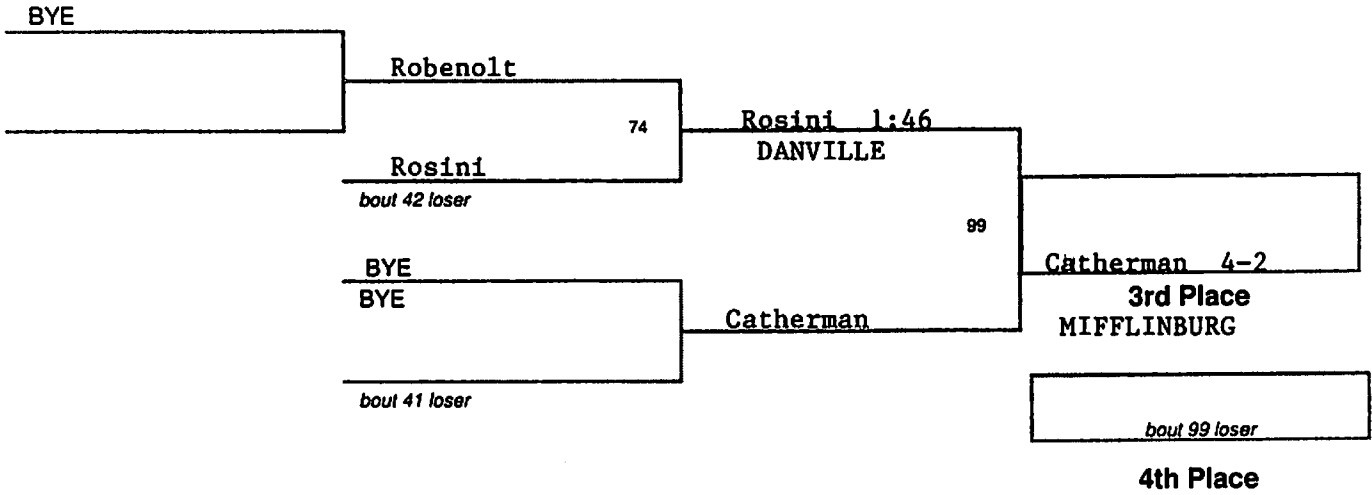

CLASS AA
SOUTH SECTION 2011

130 Lbs