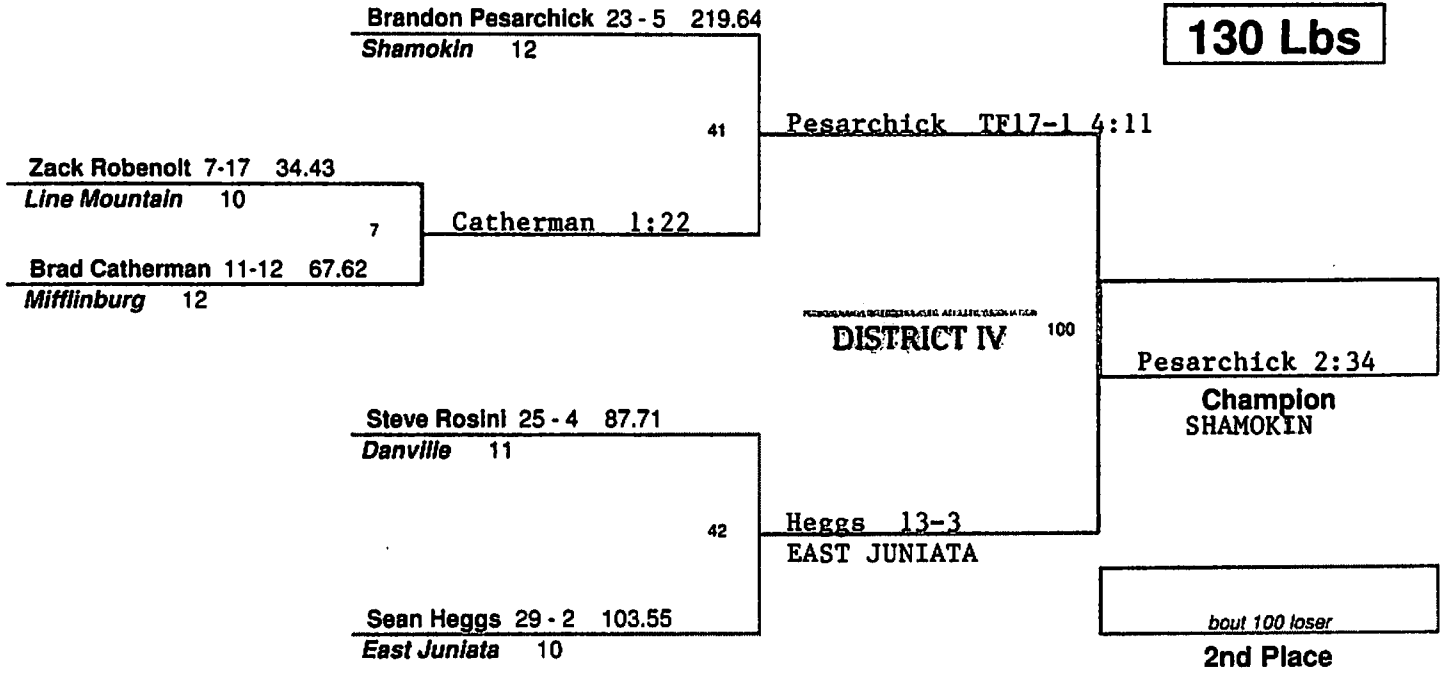

CLASS AA
SOUTH SECTION 2011

130 Lbs