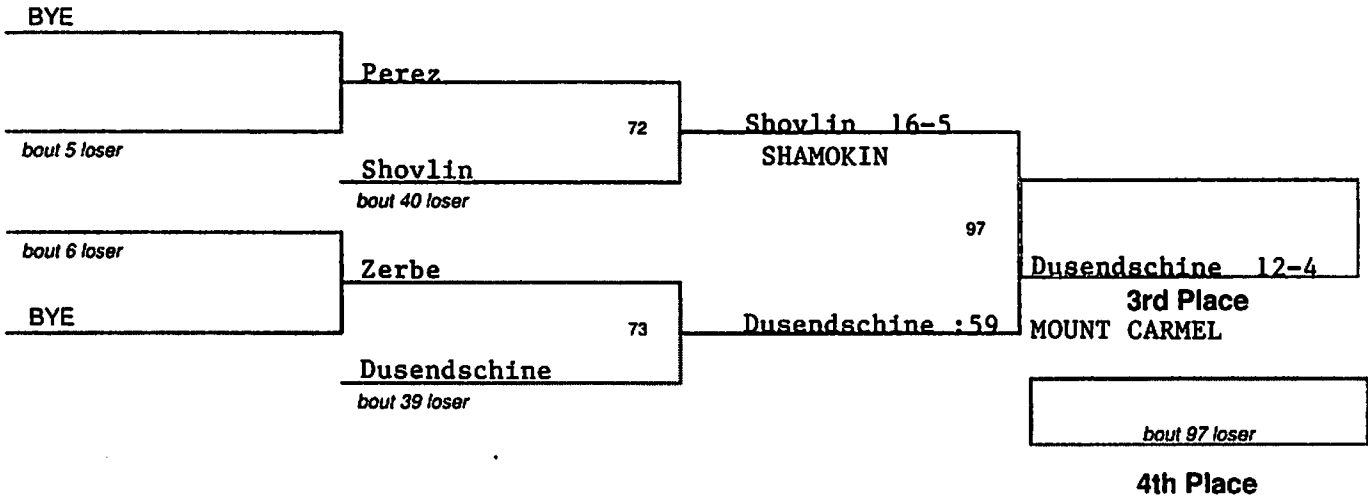

Janovich

3rd Place
SOUTHERN COLUMBIA

4th Place

bout 35 loser

CLASS AA
SOUTH SECTION 2011

119 Lbs

CLASS AA
SOUTH SECTION 2011

125 Lbs