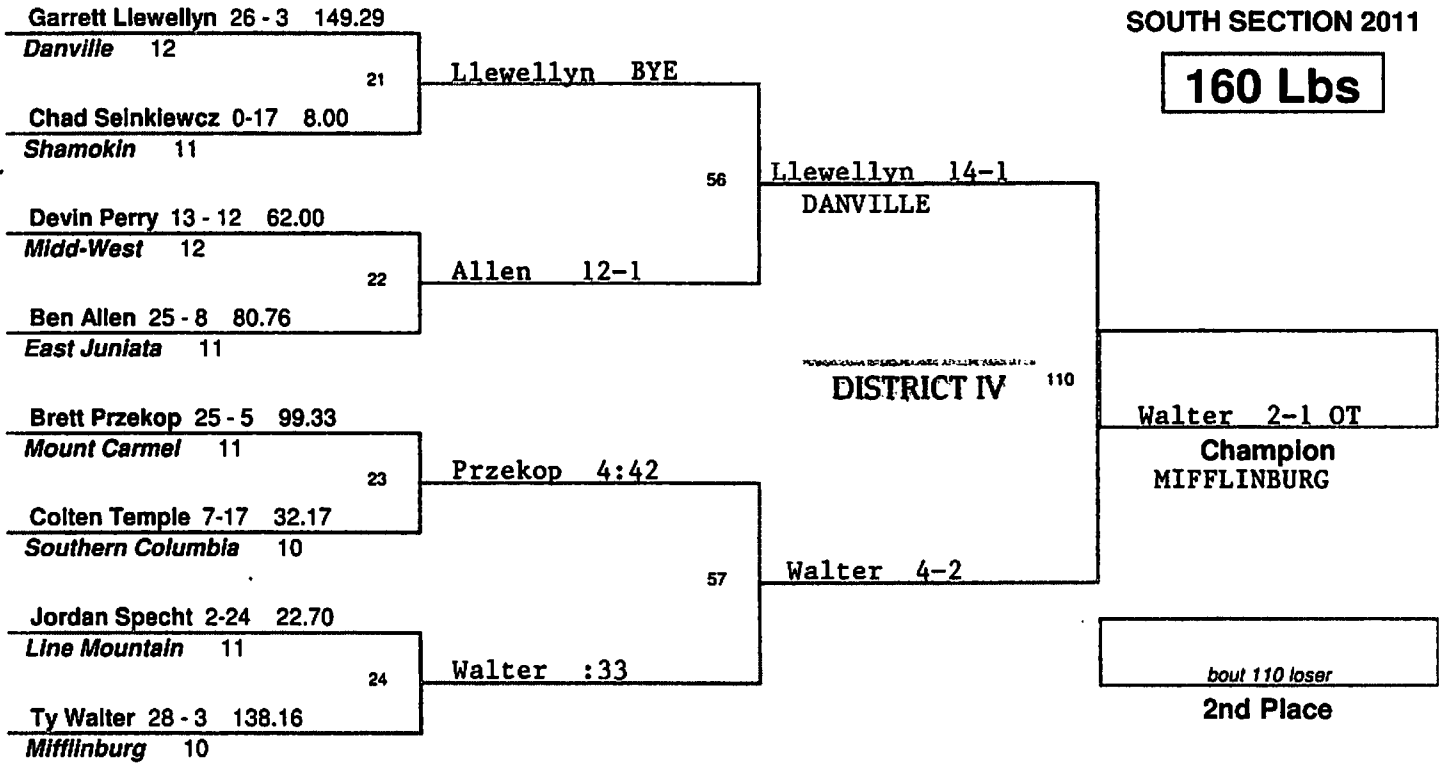

CLASS AA
SOUTH SECTION 2011

160 Lbs