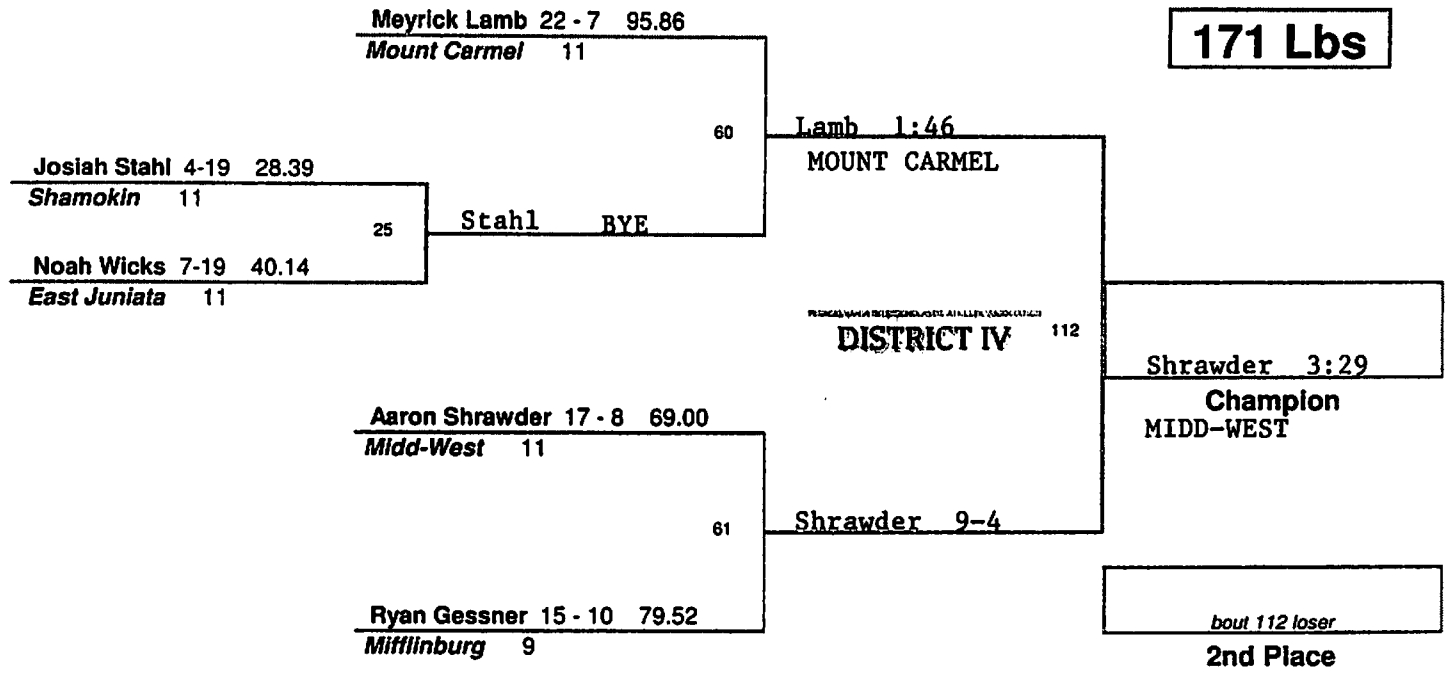

CLASS AA
SOUTH SECTION 2011

152 Lbs

CLASS AA
SOUTH SECTION 2011

160 Lbs

CLASS AA
SOUTH SECTION 2011

171 Lbs

CLASS AA
SOUTH SECTION 2011

189 Lbs