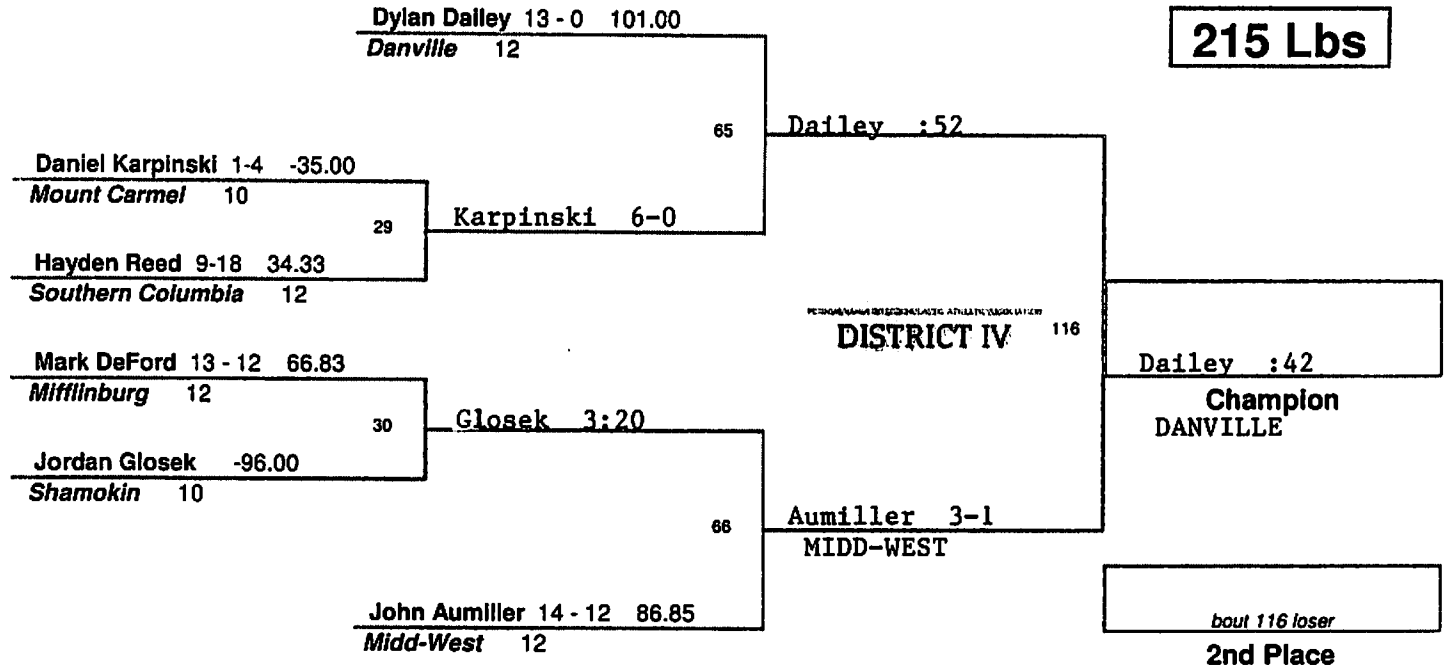

CLASS AA
SOUTH SECTION 2011

215 Lbs