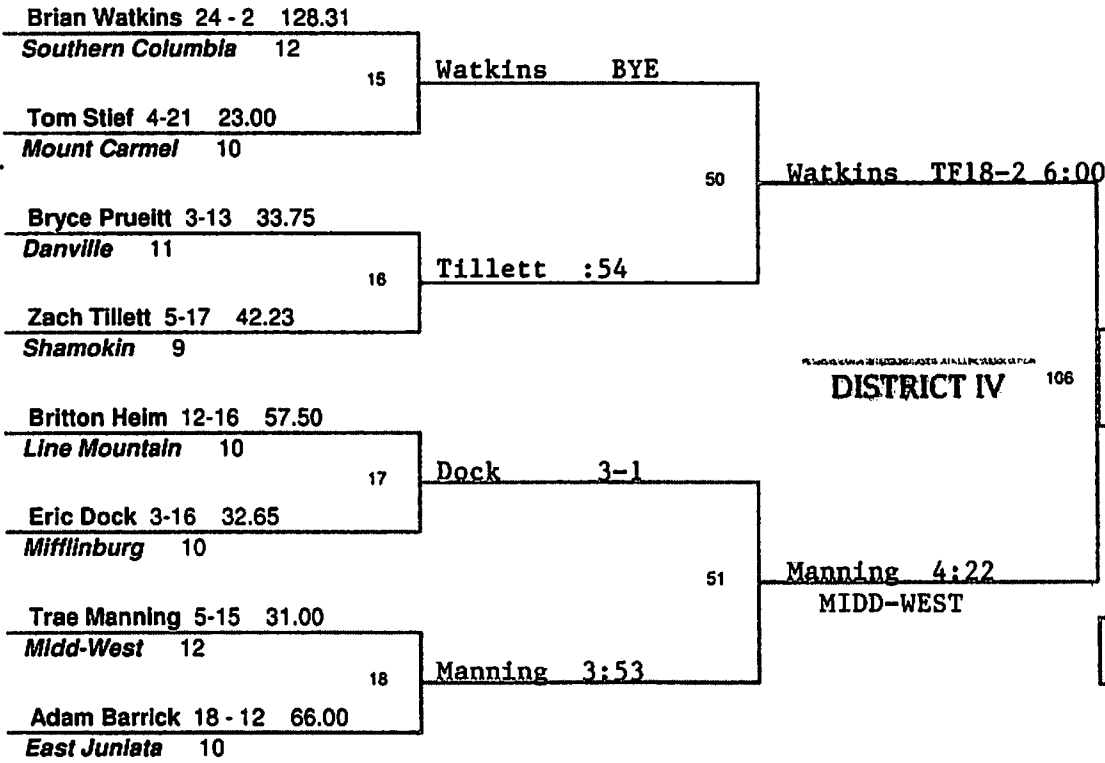

CLASS AA
SOUTH SECTION 2011

130 Lbs

CLASS AA
SOUTH SECTION 2011

135 Lbs

CLASS AA
SOUTH SECTION 2011

140 Lbs

CLASS AA
SOUTH SECTION 2011

145 Lbs