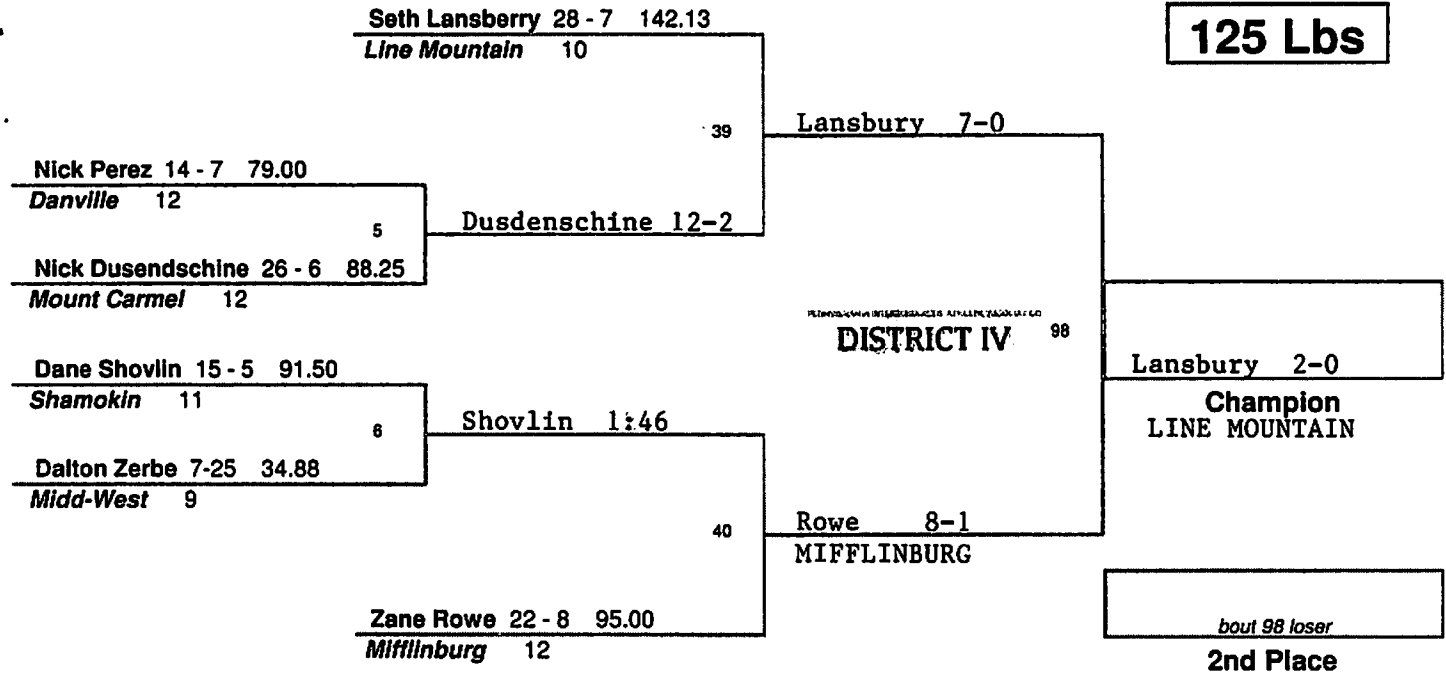

Janovich

3rd Place
SOUTHERN COLUMBIA

4th Place

bout 35 loser

CLASS AA
SOUTH SECTION 2011

119 Lbs

CLASS AA
SOUTH SECTION 2011

125 Lbs