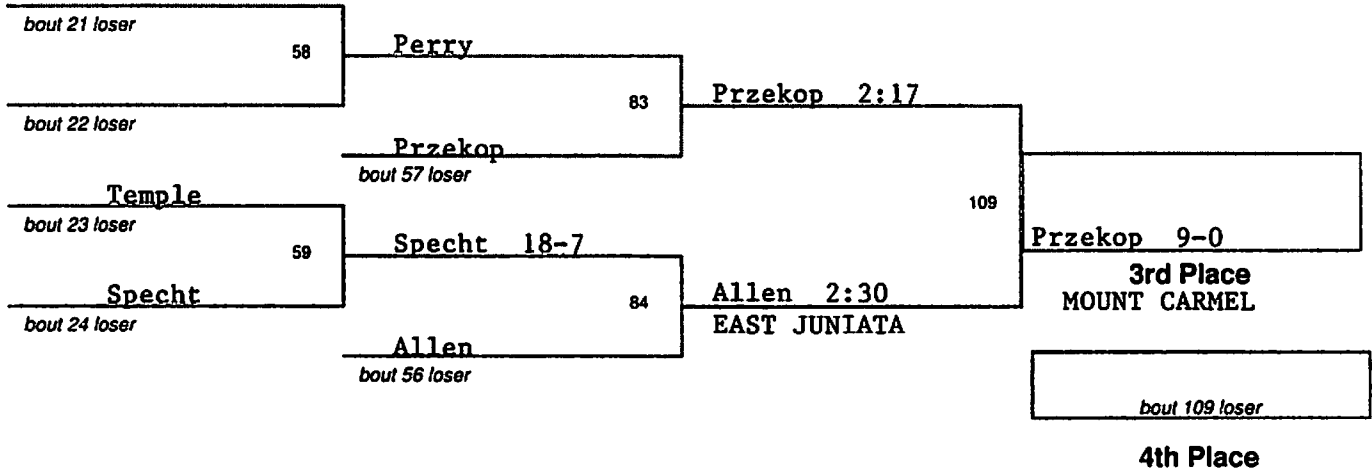

CLASS AA
SOUTH SECTION 2011

160 Lbs