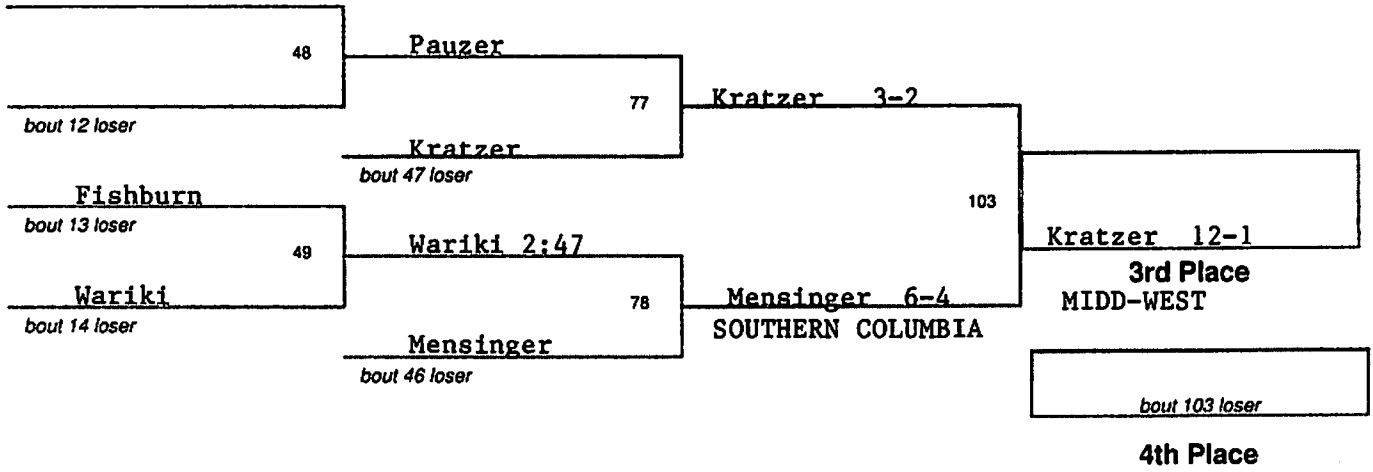

Janovich

3rd Place
SOUTHERN COLUMBIA

4th Place

bout 35 loser

CLASS AA
SOUTH SECTION 2011

119 Lbs

CLASS AA
SOUTH SECTION 2011

125 Lbs

CLASS AA
SOUTH SECTION 2011

130 Lbs

CLASS AA
SOUTH SECTION 2011

135 Lbs

CLASS AA
SOUTH SECTION 2011

140 Lbs

CLASS AA
SOUTH SECTION 2011

145 Lbs