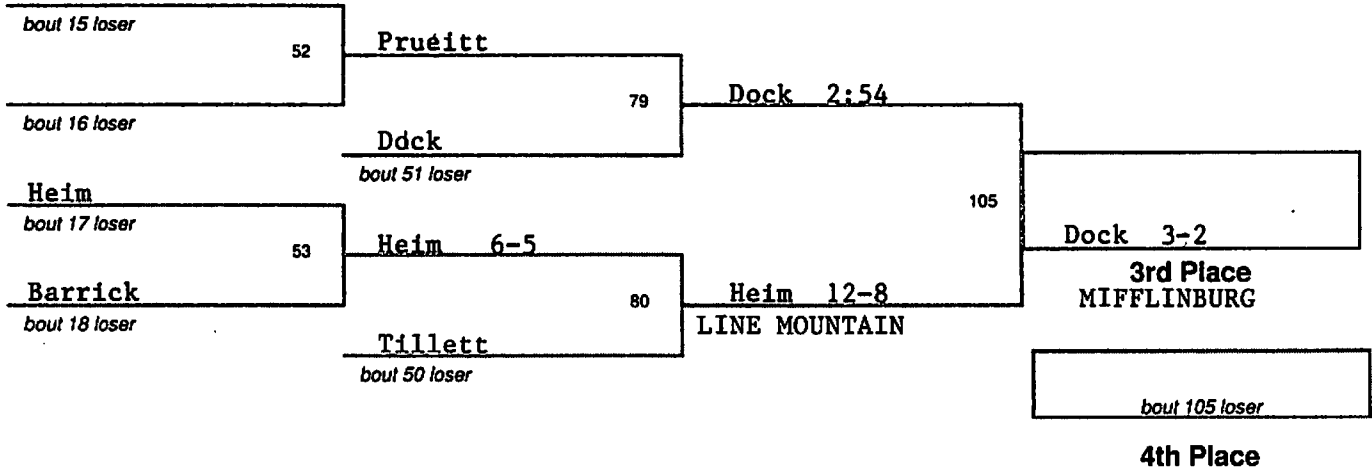

Janovich

3rd Place
SOUTHERN COLUMBIA

4th Place

bout 35 loser

CLASS AA
SOUTH SECTION 2011

119 Lbs

CLASS AA
SOUTH SECTION 2011

125 Lbs

CLASS AA
SOUTH SECTION 2011

130 Lbs

CLASS AA
SOUTH SECTION 2011

135 Lbs

CLASS AA
SOUTH SECTION 2011

140 Lbs

CLASS AA
SOUTH SECTION 2011

145 Lbs