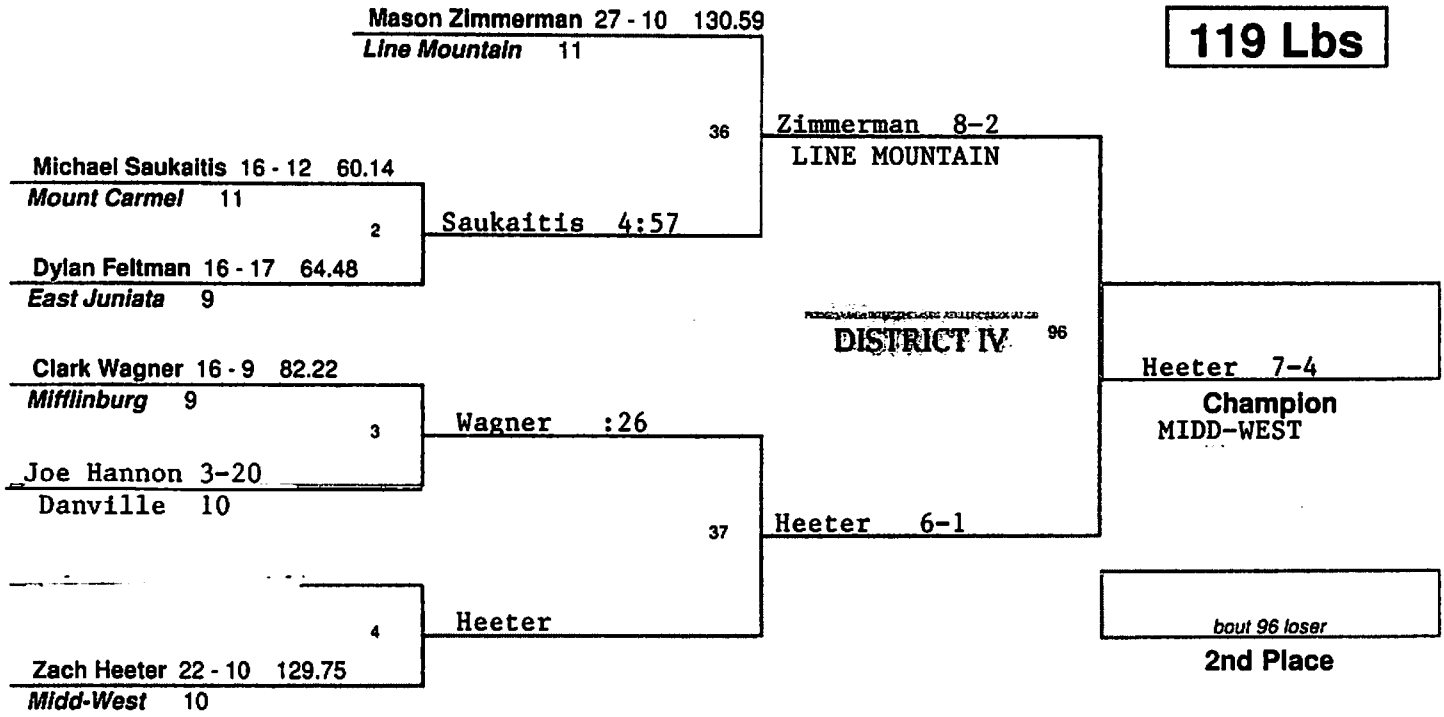

Janovich

3rd Place
SOUTHERN COLUMBIA

4th Place

bout 35 loser

CLASS AA
SOUTH SECTION 2011

119 Lbs

CLASS AA
SOUTH SECTION 2011

125 Lbs