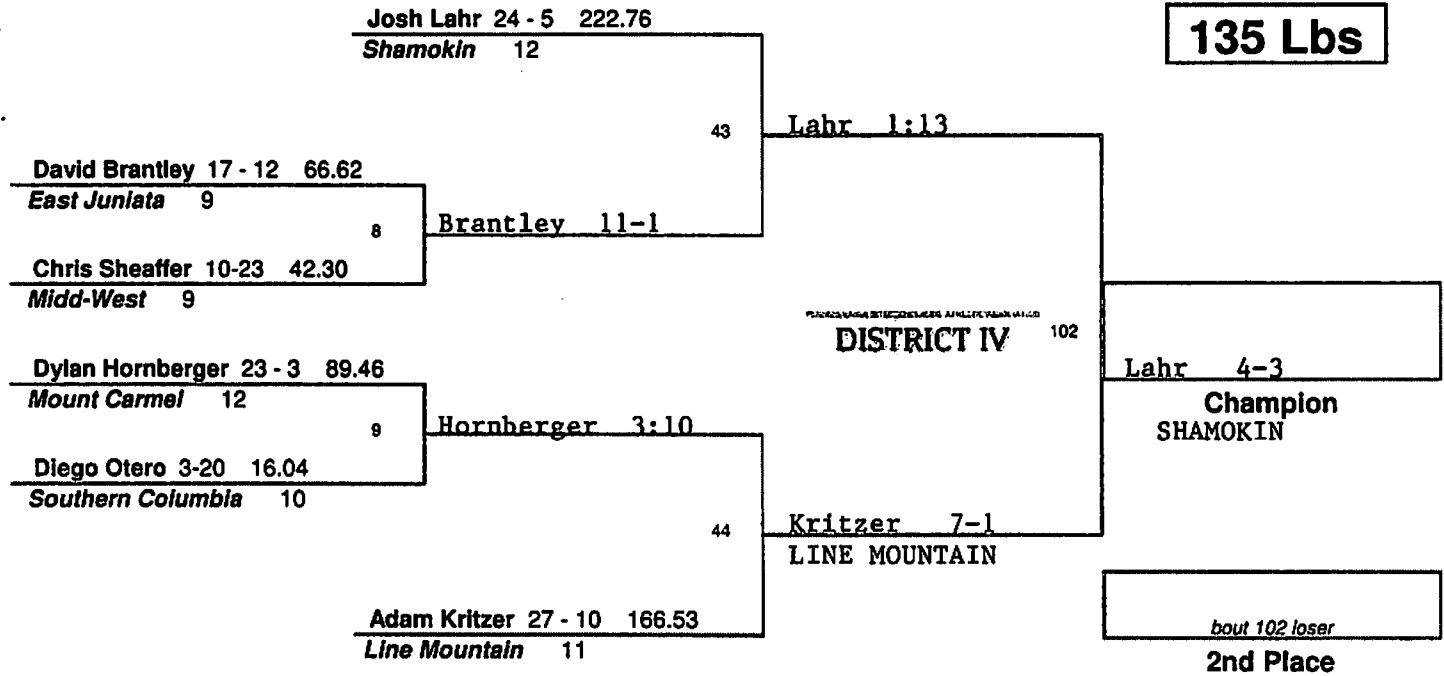

CLASS AA
SOUTH SECTION 2011

135 Lbs