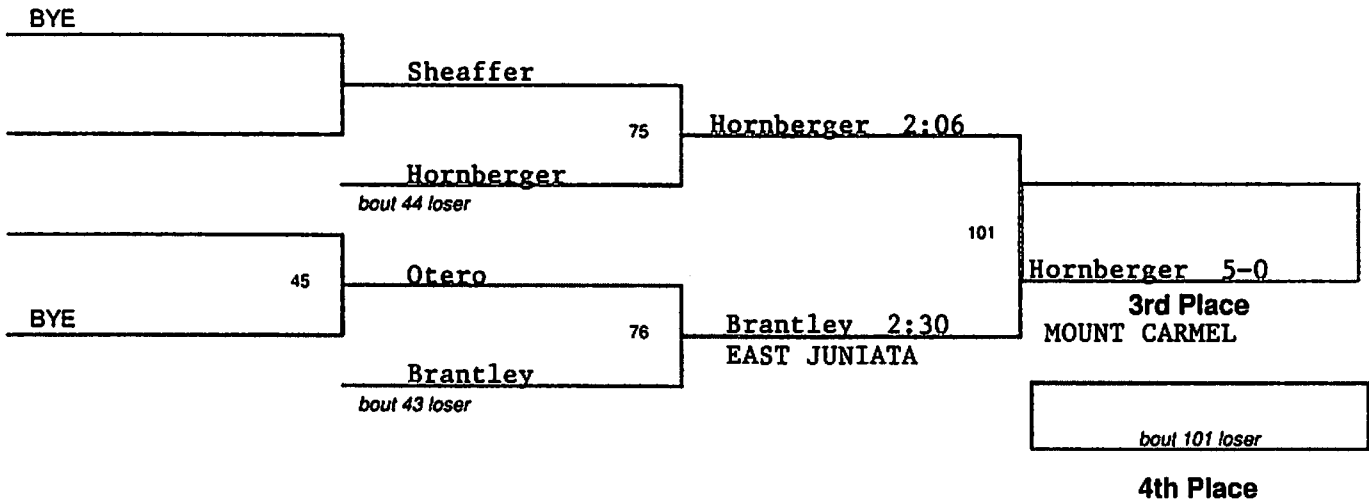

CLASS AA
SOUTH SECTION 2011

135 Lbs