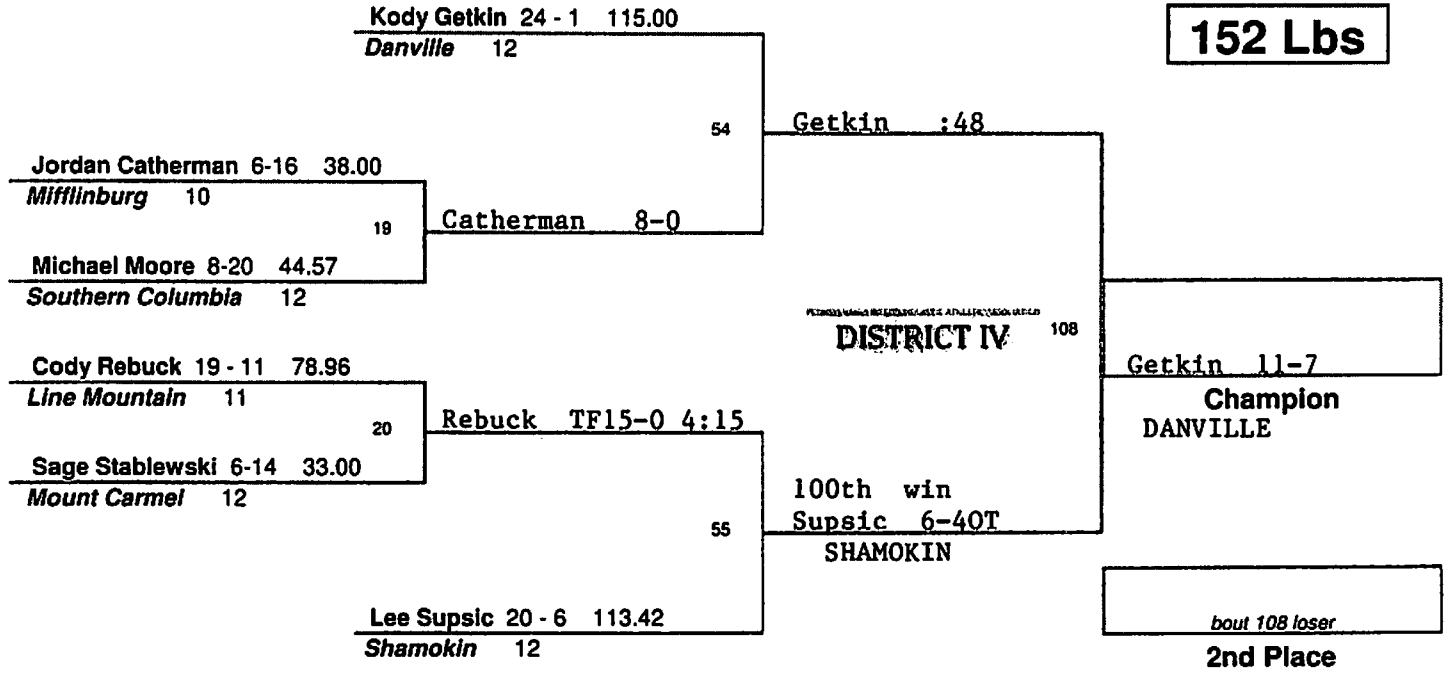

CLASS AA
SOUTH SECTION 2011

152 Lbs