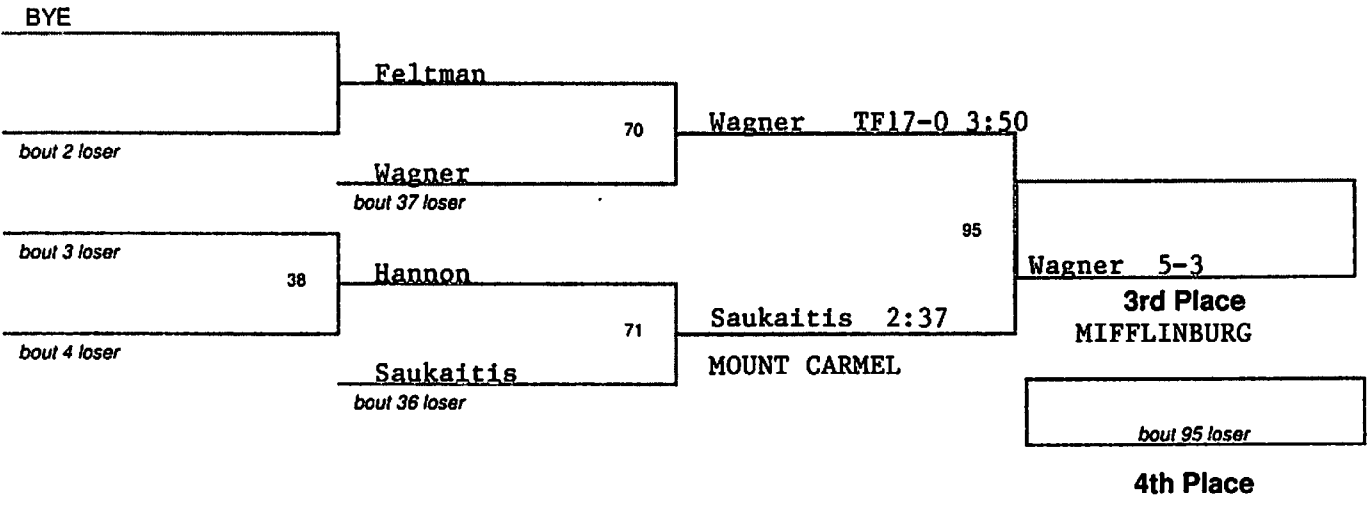

Janovich

3rd Place
SOUTHERN COLUMBIA

4th Place

bout 35 loser

CLASS AA
SOUTH SECTION 2011

119 Lbs

CLASS AA
SOUTH SECTION 2011

125 Lbs