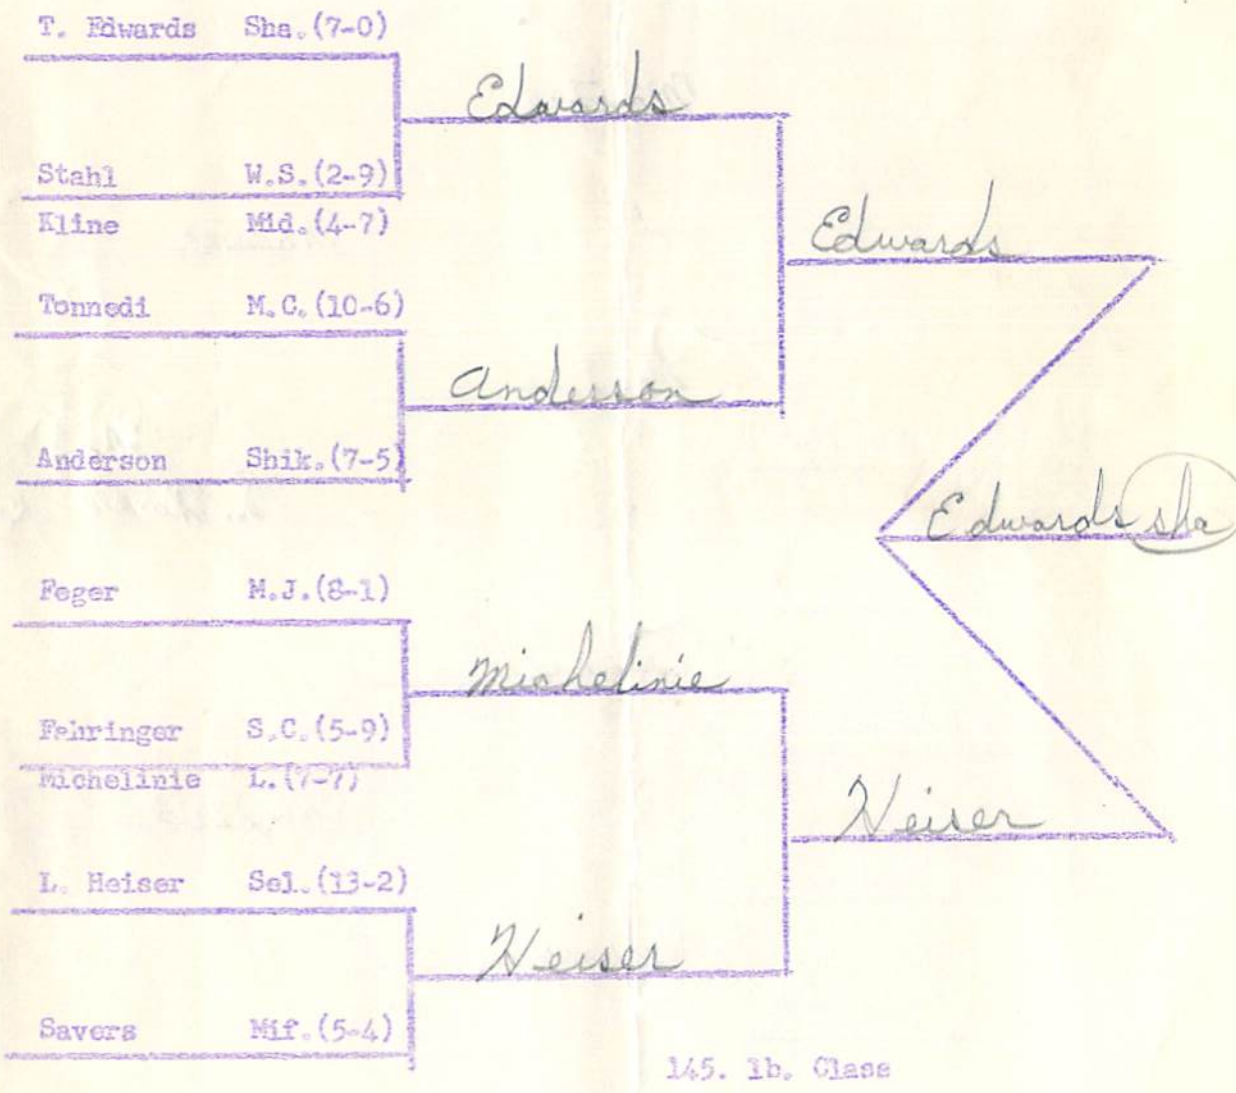

145. Ib. Class